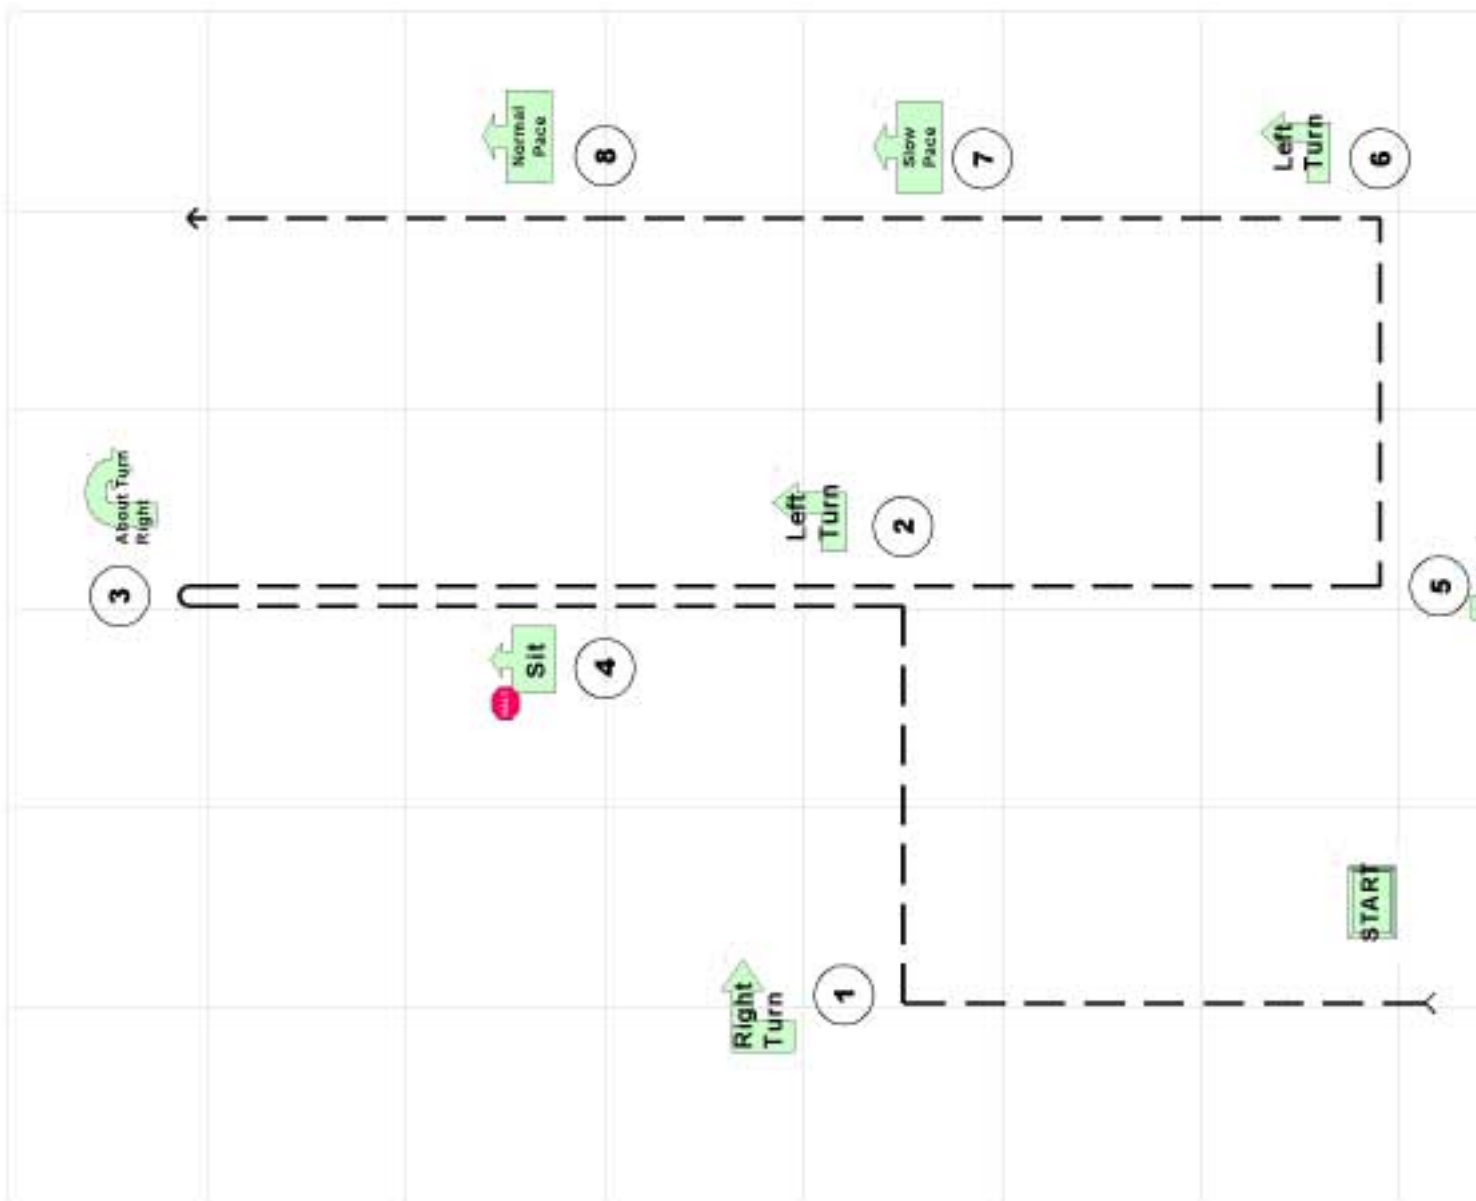

Wednesday Nights, Upon Request

for 5 Week Class/1 Hour 7:00-8:00 pm

Rally is a new dog sport that combines Obedience, Agility & Fun all in one. Titles too RN RA RE RAE Just follow the signs to see what's done

Please bring proof of Rabies & Shot record to first night of class

Please Call/E-mail to enroll Class is limited to 12 dogs