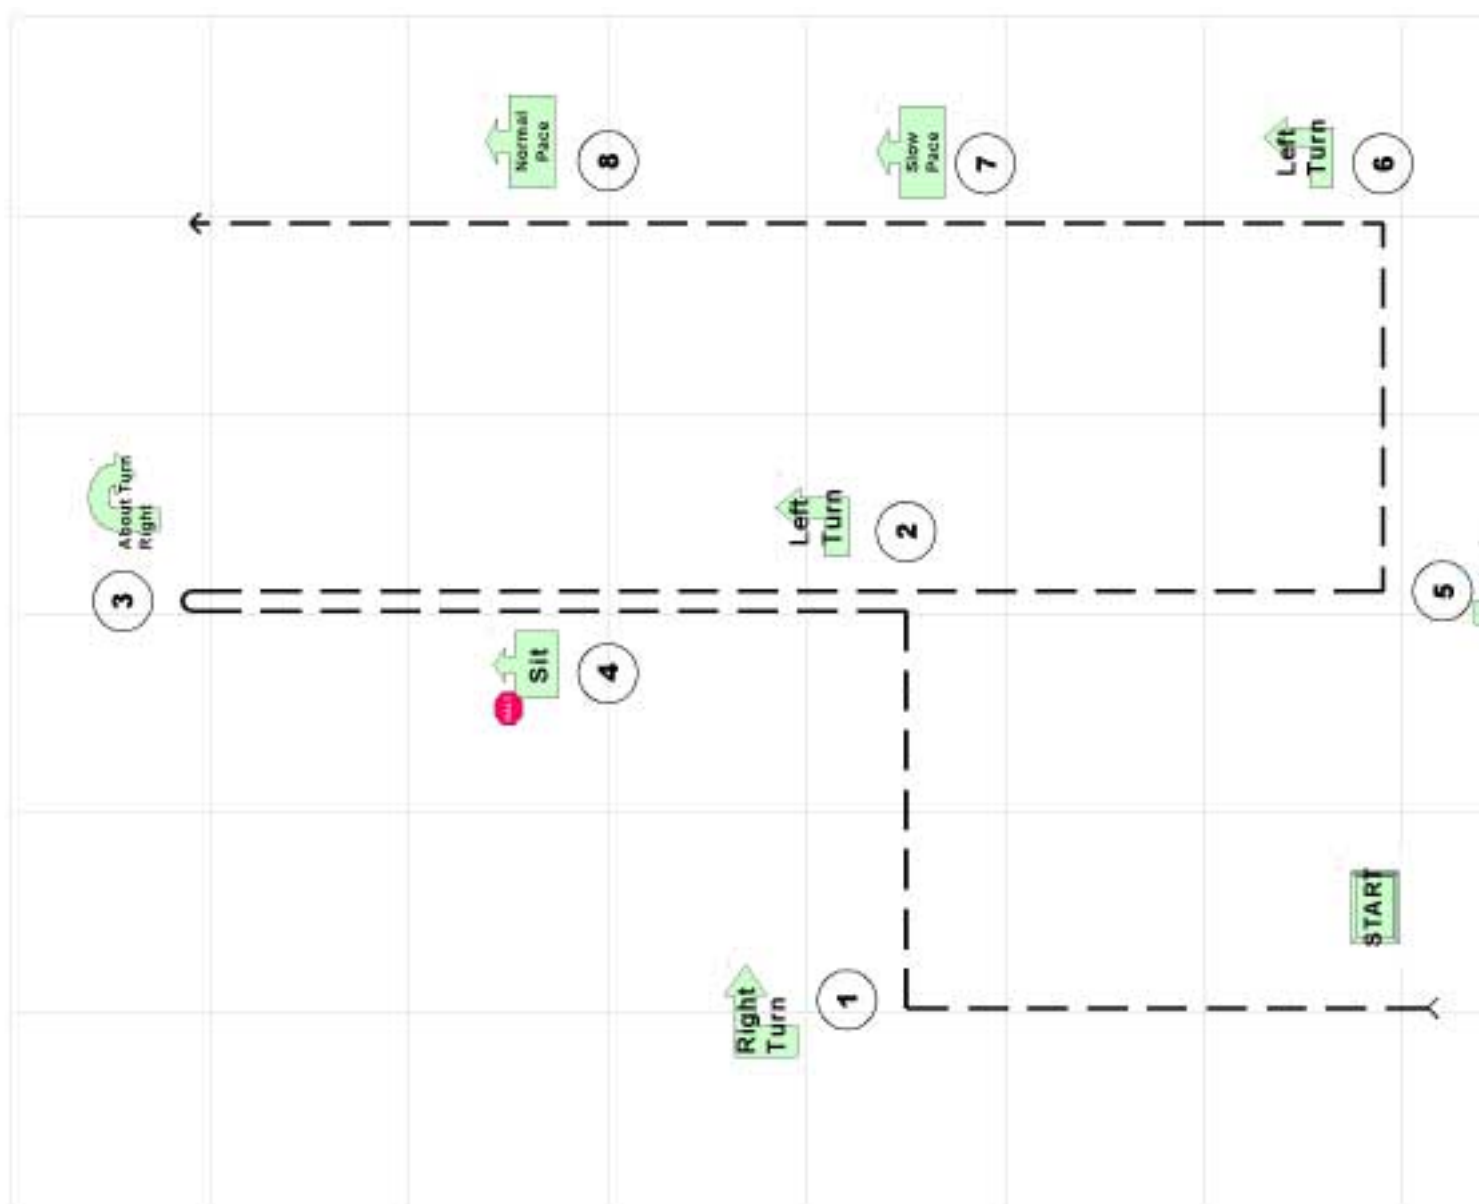

Wednesday Nights, Upon Request

for 5 Week Class/1 Hour 7:00-8:00 pm

Rally is a new dog sport that combines Obedience, Agility & Fun all in one. Titles too RN RA RE RAE Just follow the signs to see what's done

Please bring proof of Rabies & Shot record to first night of class

Please Call/E-mail to enroll Class is limited to 12 dogs