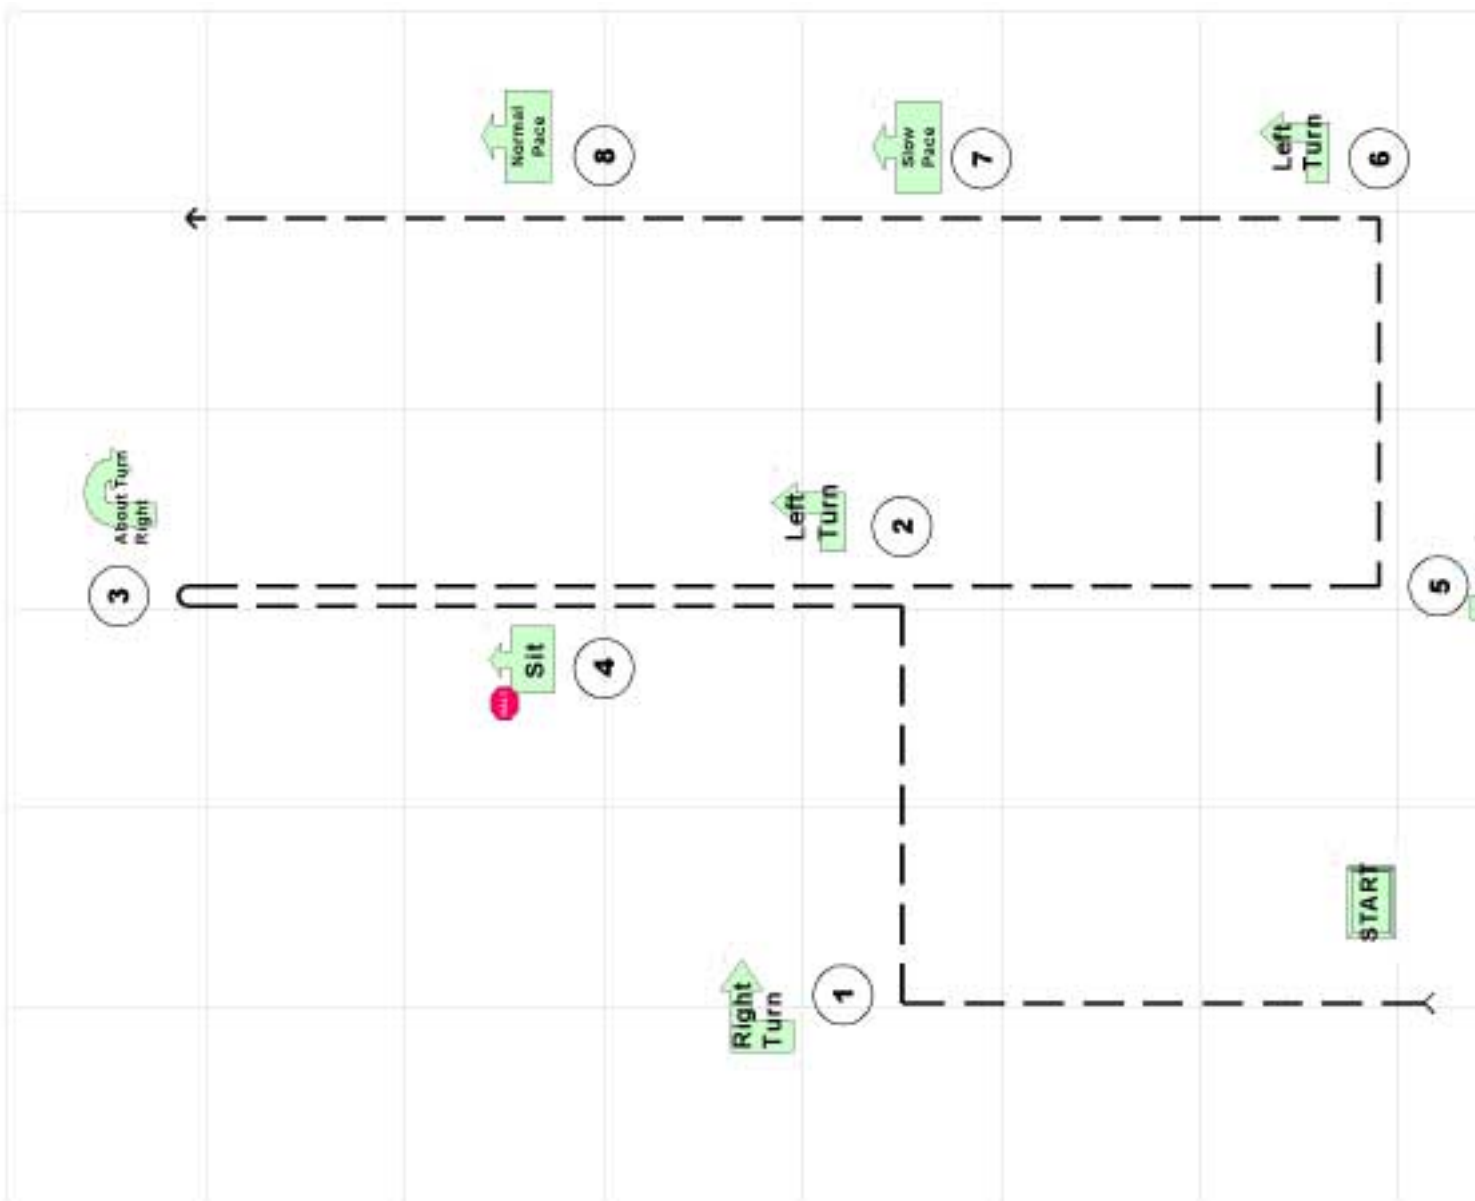

# Wednesday Nights, Upon Request

for 5 Week Class/1 Hour 7:00-8:00 pm

Rally is a new dog sport that combines Obedience, Agility & Fun all in one. Titles too RN RA RE RAE Just follow the signs to see what's done

***Please bring proof of Rabies & Shot record to first night of class***

**Please Call/E-mail to enroll Class is limited to 12 dogs**